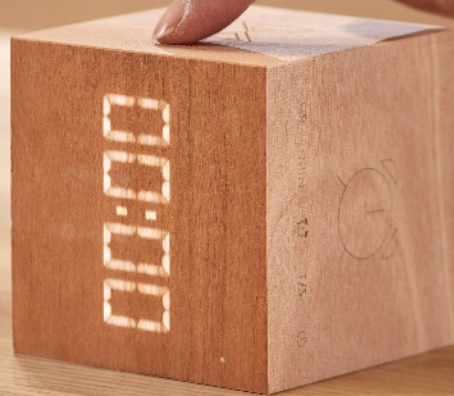

Cube Plus

Clock

The Cube Plus Clock by Gingko Design exemplifies style, elegant design, class, and sustainable practices in the form of a clever and intuitive device. A clock, alarm, stop-watch, and countdown timer, the Cube Plus Clock is a marvel to look at with its precision-cut wooden construction. The raw wooden texture and perfection in its shape make it a beautiful ornament for your bedside.

The integrated alarm clock in the Gingko Design Cube Plus Clock features three sound options, namely forest bird sounds, sea waves, or rooster sounds. The alarm can be activated or deactivated by simply flipping the cube to its side. Laser-engraved touch control buttons allow you to easily switch between its different modes, and the sound-activated display preserves its battery. When deactivated, the display becomes