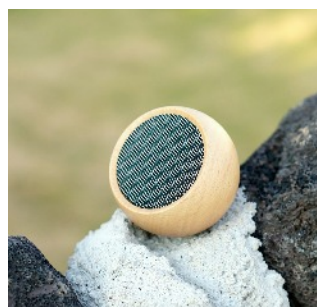

Capture your lovely moment at any time,
anywhere...