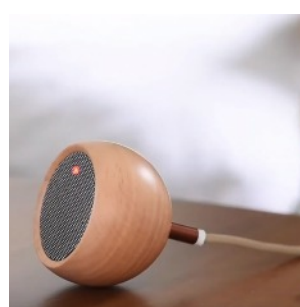

Capture your lovely moment at any time,
anywhere...