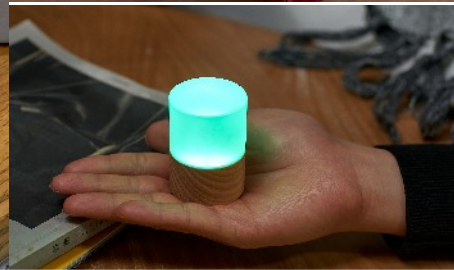

Mini Lemelia

The Lemelia light is our smallest and cutest to date, making it an extremely portable and versatile addition to your homewares. But its size doesn't stop it from packing a punch in terms of impact.