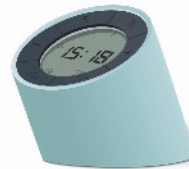

G001GN - mint green