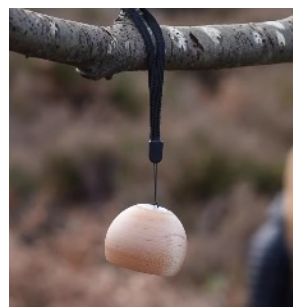

Capture your lovely moment at any time,
anywhere...