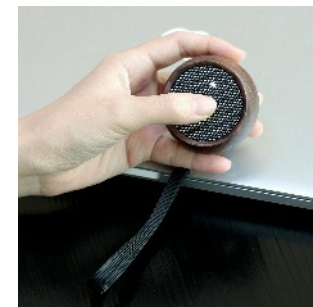

Capture your lovely moment at any time,
anywhere...