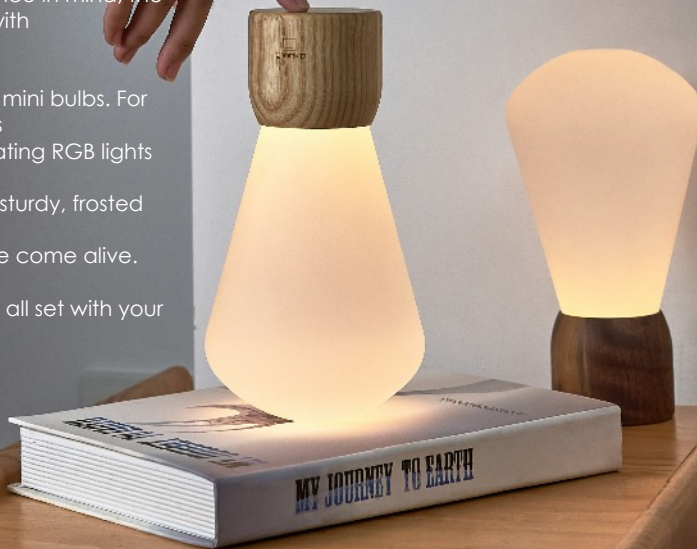

Pentagon

Desk Bulb

Designed with functionality and convenience in mind, the Pentagon Desk Bulb comes with in small and large.

Set the mood in your bedroom using the mini bulbs. For the lounge, the large bulbs will be perfect. Switch between the 7 rotating RGB lights and white light mode with a light tap on the wooden top. The sturdy, frosted acrylic glass ensures the even spread of light to make your space come alive.

Thanks to the 18-hour battery life, you'll be all set with your Pentagon Desk Bulb for any occasion.