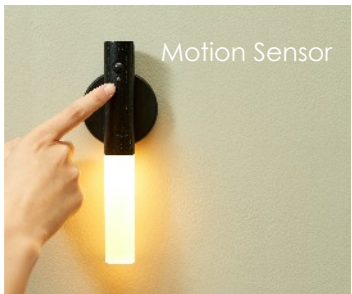

Portable Light

Smart Baton Light is an absolute stunning design that can fit in any space for any lighting purpose.

Simple, compact but elegant ...