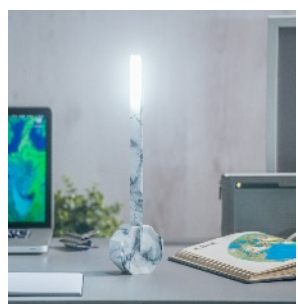

Octagon One is a purposeful yet organic design, as well as a warm addition to any desk or office space.